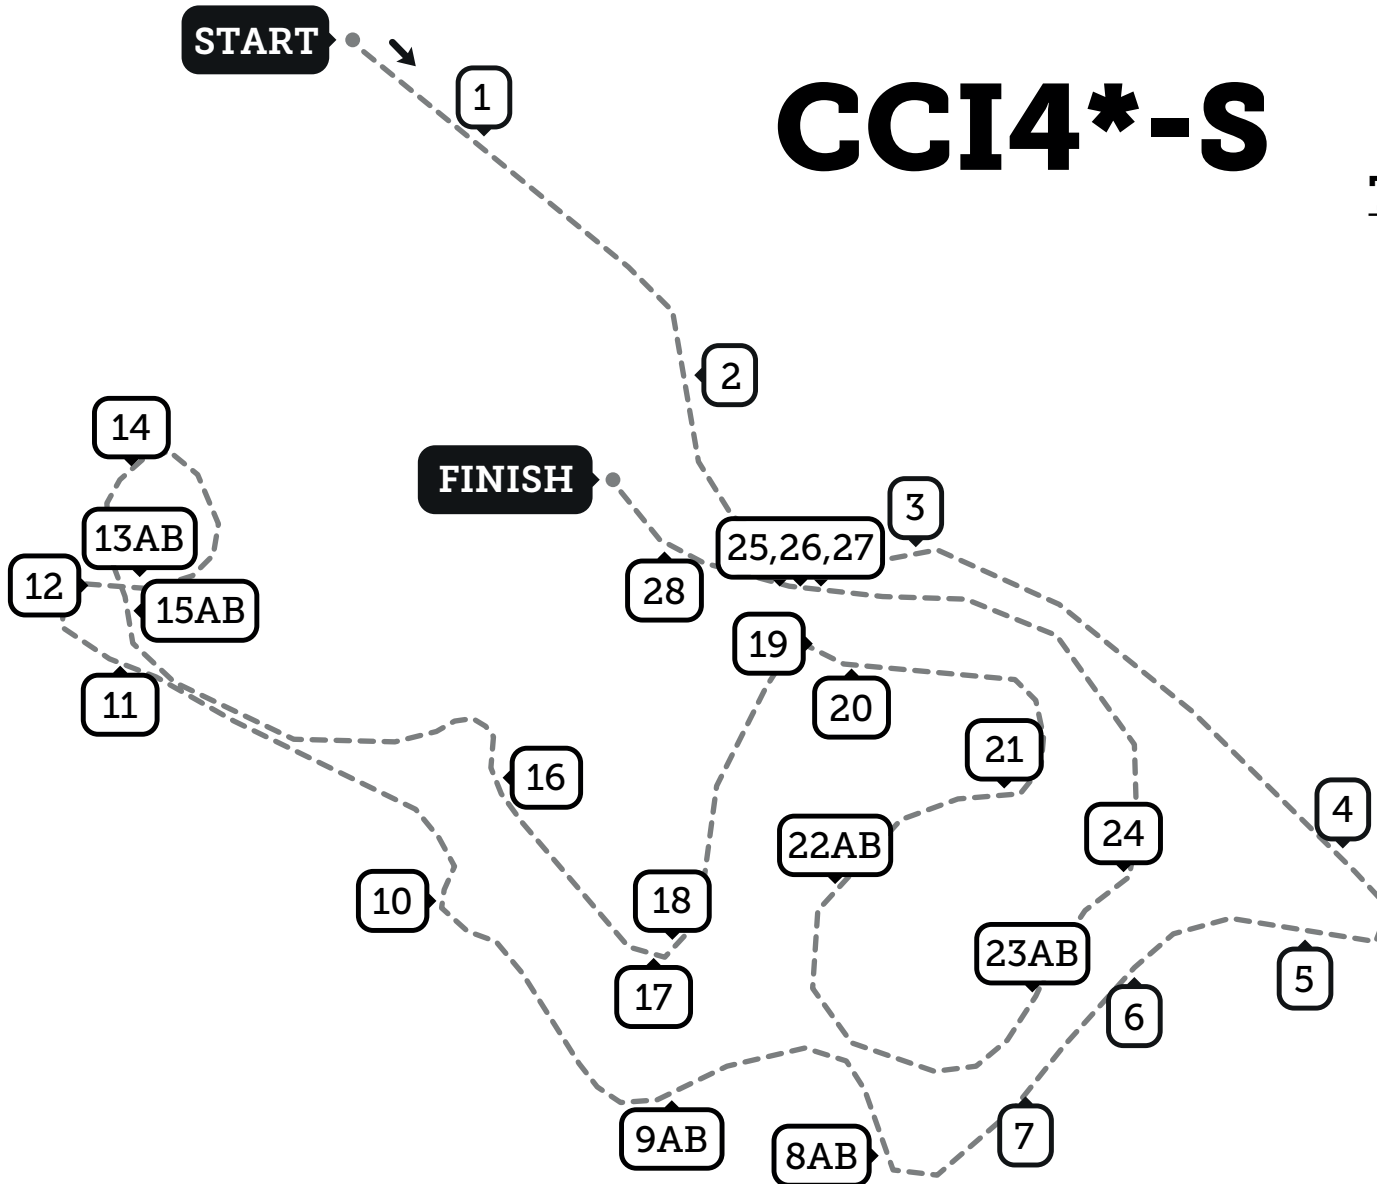

LOTTO BABORÓWKO HORSE SALE SHOW 2020

THE TROPHY OF LOTTO

CCI4*-S

- | | | | |
|------|----------------------|------|--------------------|
| 1 | Welcome Baborówko | 16 | Table |
| 2 | Log | 17 | Doublebursh |
| 3 | MIM Oxer | 18 | Doublebursh |
| 4 | Steeplechase hedge | 19 | Barn |
| 5 | Poplar Log | 20 | Narrow fence |
| 6 | Corner | 21 | Harvest |
| 7 | Trakhener | 22AB | Logs on the hill |
| 8AB | Narrow Hedge Complex | 23AB | New Corner Complex |
| 9AB | River complex | 24 | Box |
| 10 | Woodland Table | 25 | Wine Combinations |
| 11 | Oxer | 26 | Wine Combination |
| 12 | Water Complex | 27 | Wine Combination |
| 13AB | Water Complex | 28 | Last One |
| 14 | Palace Baborowko | | |
| 15AB | Water Complex | | |