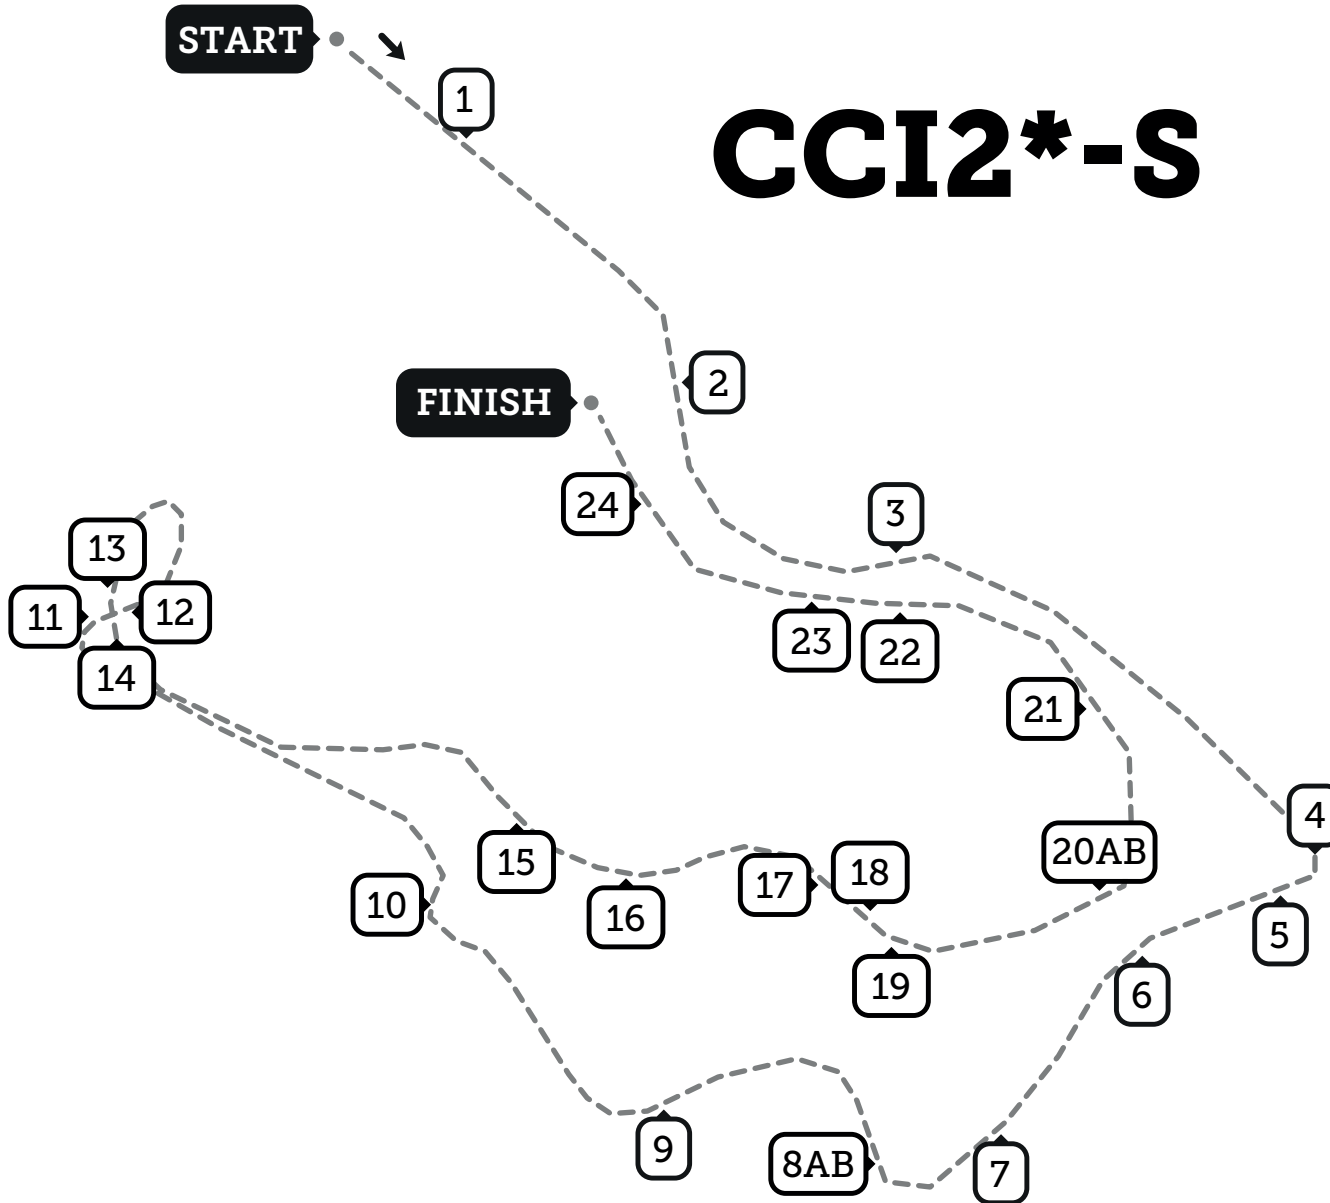

LOTTO BABORÓWKO HORSE SALE SHOW 2020

CCI2*-S

THE TROPHY OF CONCORDIA

- | | | | |
|-----|----------------------|------|---------------------|
| 1 | Welcome Baborówko | 14 | Water Complex |
| 2 | Log | 15 | Hedge |
| 3 | MIM Oxer | 16 | Pyramide |
| 4 | Steeplechase hedge | 17 | Drop |
| 5 | Log | 18 | Hedge on the Hill |
| 6 | Box | 19 | Narrow Hedge |
| 7 | House | 20AB | Feedertable/ Narrow |
| 8AB | Narrow Hedge Complex | 21 | Barn |
| 9 | River | 22 | Wine Combinations |
| 10 | In the Forest | 23 | Wine Combinations |
| 11 | Water Complex | 24 | Last One |
| 12 | Water Complex | | |
| 13 | Water Complex | | |