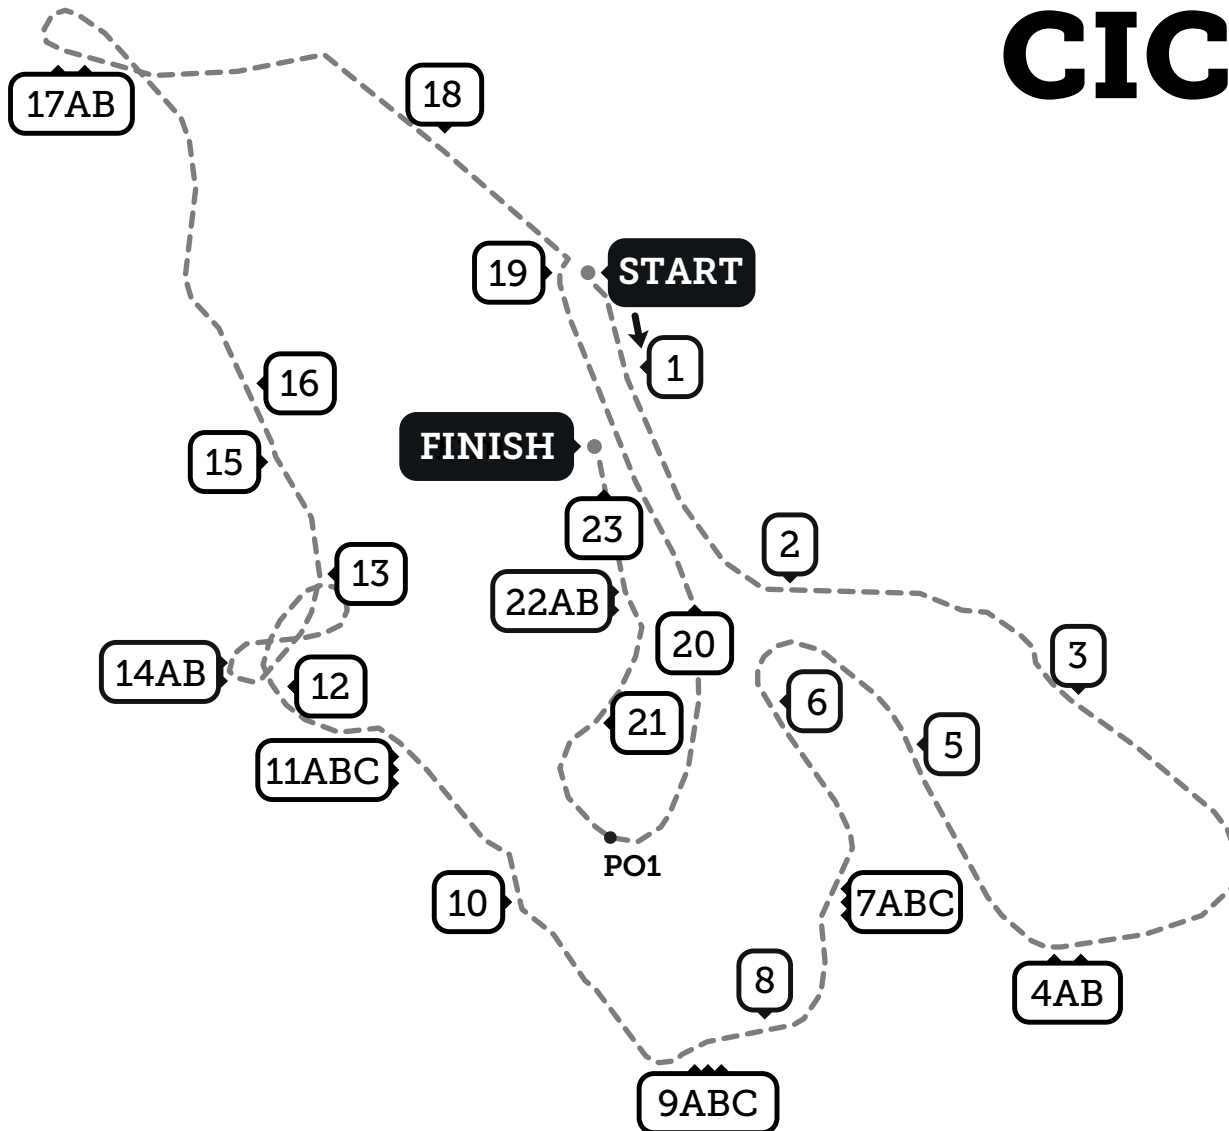

BABORÓWKO HORSE SALE SHOW 2018

CIC 3*

THE TROPHY OF KUHN

- | | | | |
|-----|-----------------------|-----|------------------------|
| 1 | Welcome Baborówko | 11C | Stadnina Kunowo Corner |
| 2 | Wooden Barn | 12 | Festival View |
| 3 | Steeplechase | 13 | Palace Baborówko |
| 4A | Farm house | 14A | Kuhn Upright |
| 4B | Farm house cabin | 14B | Kuhn Corner |
| 5 | John Deere Table | 15 | Flowerpyramid |
| 6 | Natural MIM Oxer | 16 | Feedertable |
| 7A | Log on the Hill | 17A | Poplar Log |
| 7B | Log on the Hill | 17B | Triplebrush |
| 7C | Peak | 18 | Ela's Dog House |
| 8 | Challange Hedge | 19 | Hedge |
| 9A | River Stump | 20 | LOTTO Doublehedge |
| 9B | River Step Up | 21 | THULE Log On The Hill |
| 9C | River Narrow | 22A | CONCORDIA Log |
| 10 | Woodland Table | 22B | CONCORDIA Corner |
| 11A | Stadnina Kunowo Oxer | 23 | DUON Last One |
| 11B | Stadnina Kunowo Water | | |