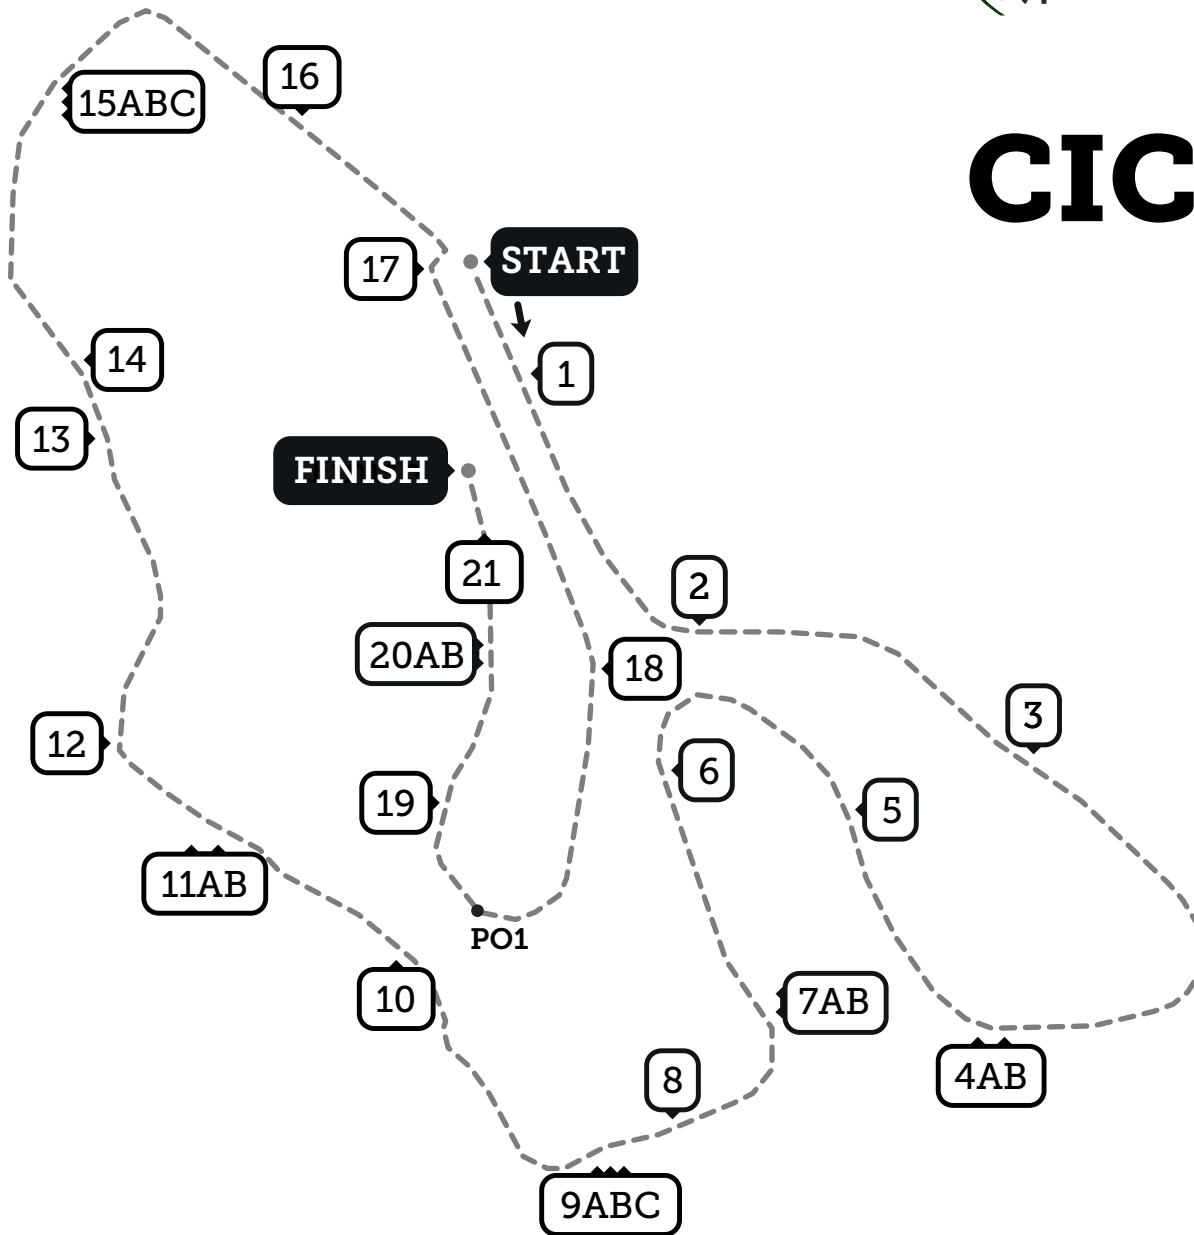

BABORÓWKO HORSE SALE SHOW 2018

CIC 2*

THE TROPHY OF LOTTO

- | | | | |
|-----|------------------------|-----|-----------------------|
| 1 | Welcome Baborówko | 13 | Flowerpyramid |
| 2 | Wooden Barn | 14 | Feedertable |
| 3 | Steeplechase | 15A | Angled Log |
| 4A | Farm house | 15B | Log on the Stump |
| 4B | Farm house cabin | 15C | Triplebrush |
| 5 | The Wave | 16 | Culvert |
| 6 | Natural MIM Oxer | 17 | Hedge |
| 7A | Hedge on the Hill | 18 | LOTTO Doublehedge |
| 7B | Triplebrush | 19 | THULE Log On The Hill |
| 8 | Palisade | 20A | CONCORDIA Log |
| 9A | River Log | 20B | CONCORDIA Corner |
| 9B | River Drop | 21 | DUON Last One |
| 9C | River Narrow | | |
| 10 | Woodland Table | | |
| 11A | Stadnina Kunowo Boat | | |
| 11B | Stadnina Kunowo Corner | | |
| 12 | Festival Hedge | | |