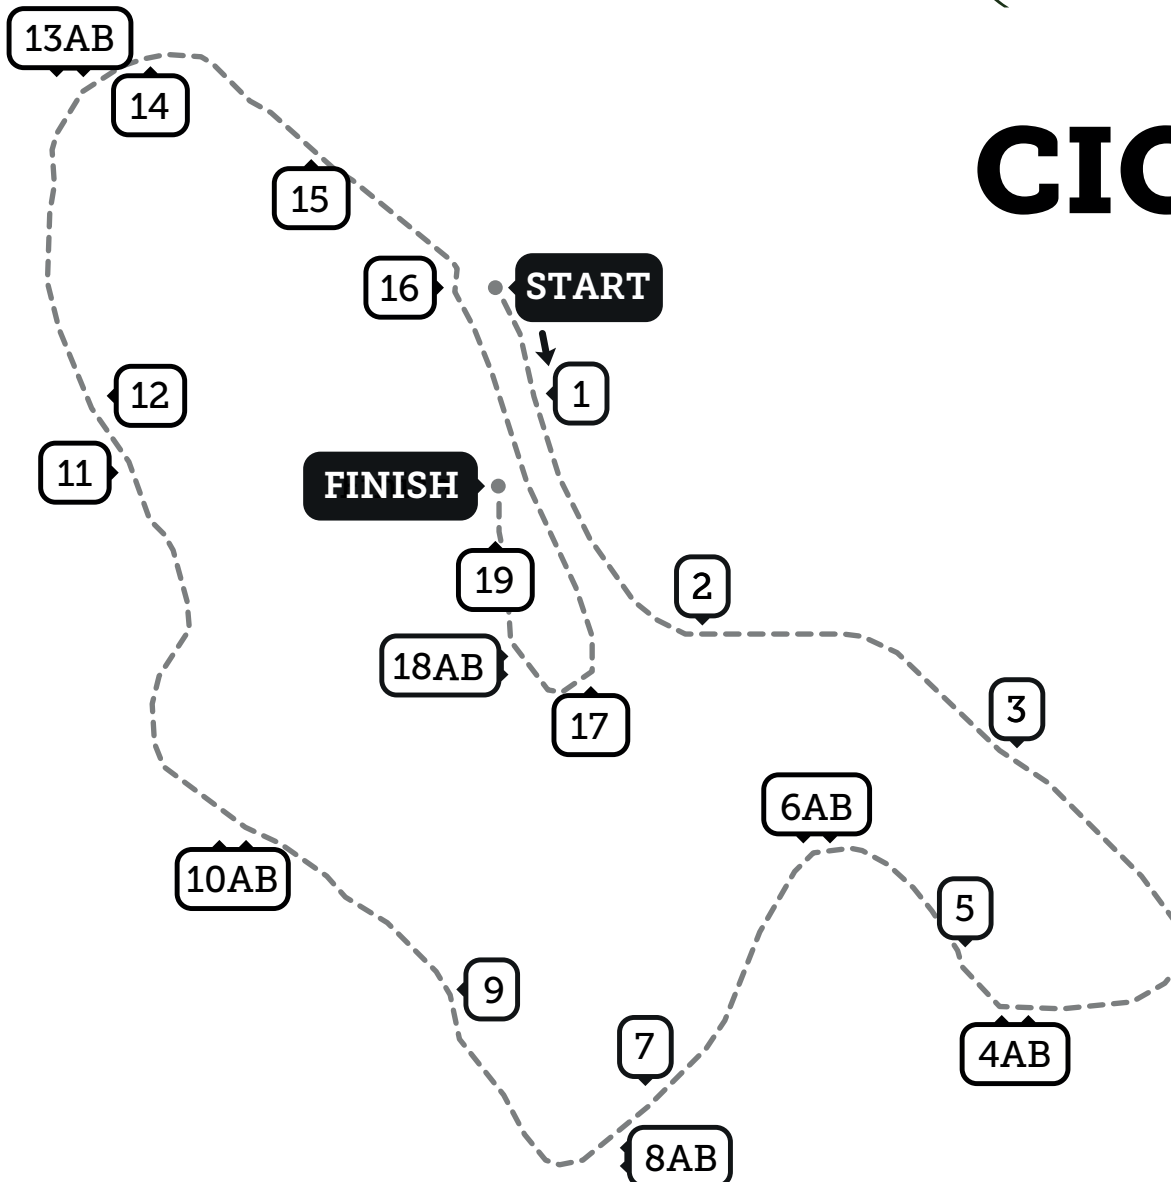

BABORÓWKO HORSE SALE SHOW 2018

CIC 1*

THE TROPHY OF DUON

- | | | | |
|-----|--------------------------------|-----|-------------------------|
| 1 | Welcome Baborówko | 13A | Poplar Log |
| 2 | Wooden Barn | 13B | Poplar Log |
| 3 | Steeplechase | 14 | Upright |
| 4A | Farm house | 15 | Culvert |
| 4B | Farm house cabin | 16 | Hedge |
| 5 | Angled Log | 17 | Roll Top |
| 6A | Carriage Log | 18A | COCNCORDIA Tree |
| 6B | Triplebrush | 18B | COCNCORDIA Angled Brush |
| 7 | Challange Hedge | 19 | DUON Last One |
| 8A | River Narrow | | |
| 8B | River Log | | |
| 9 | Woodland Table | | |
| 10A | Stadnina Kunowo Boat | | |
| 10B | Stadnina Kunowo Roll Top Hedge | | |
| 11 | Flowerpyramid | | |
| 12 | Farm House | | |